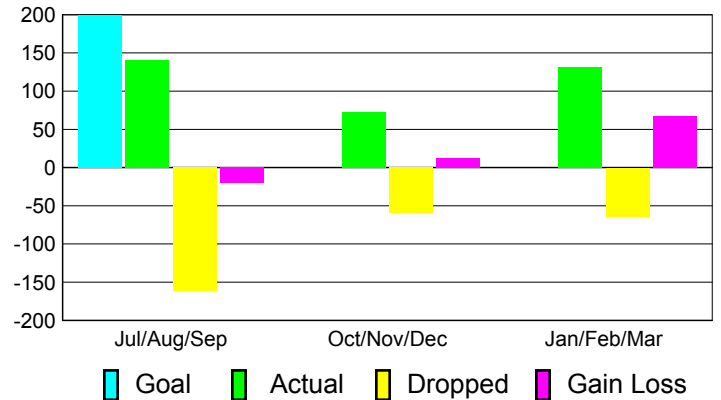

### YTD Status Quo Clubs 2010-2011

Status Quo Clubs Compared to Status Quo Members

## MEMBERSHIP

**Membership Results  
2010-2011**

**Membership  
2009-2010**

Month	Net Memb Goal	Actual New Memb	Actual Dropped Memb	Gain/Loss of Memb	Gain/Loss of Memb
Jul/Aug/Sep	200	141	-161	-20	69
Oct/Nov/Dec	0	72	-59	13	23
Jan/Feb/Mar	0	132	-64	68	71
<b>Totals</b>	<b>200</b>	<b>345</b>	<b>-284</b>	<b>61</b>	<b>163</b>

### Membership Results 2010-2011

Goal, New, Dropped, Gain/Loss

### Comparison of Membership Gain/Loss

Current Year Compared to the Previous Year