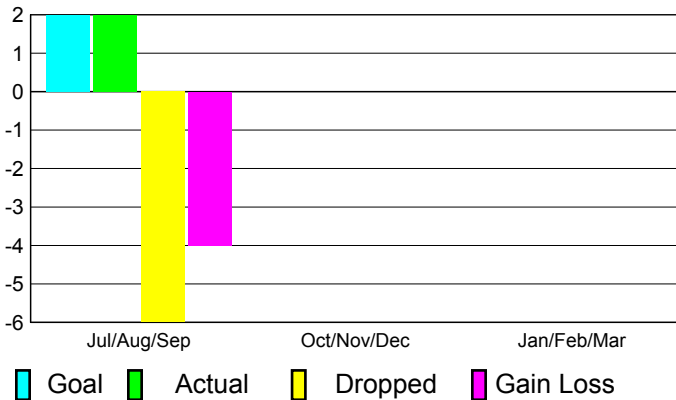

## CLUBS

**Club Results  
2010-2011**

**Clubs  
2009-2010**

Month	New Club Goal	Actual New Clubs	Actual Dropped Clubs	Gain/Loss of Clubs	Gain/Loss of Clubs
Jul/Aug/Sep	2	2	-6	-4	5
Oct/Nov/Dec	0	0	0	0	0
Jan/Feb/Mar	0	0	0	0	0
<b>Totals</b>	<b>2</b>	<b>2</b>	<b>-6</b>	<b>-4</b>	<b>5</b>

### Club Results 2010-2011

Goal, New, Dropped, Gain/Loss

### Comparison of Club Gain/Loss

Current Year Compared to the Previous Year