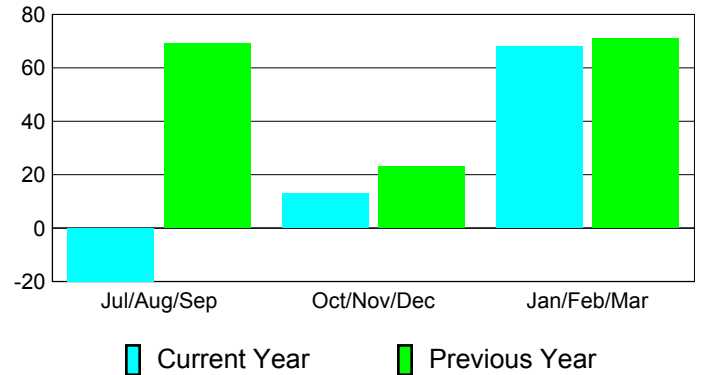

Gender Comparison 2010-2011

Jul/Aug/Sep

Oct/Nov/Dec

Jan/Feb/Mar

Male

Female